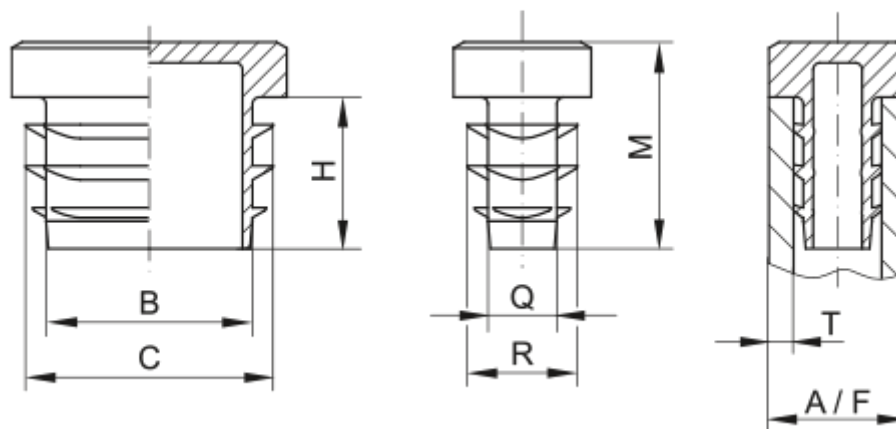

Article number: 59GPN270R70404

Description: KLEE Square plugs GPN 270 - 70x40 (Wall thickness 4)

Measures

A = 70x40

B = 59

C = 64

H = 17

M = 22

Q = 29

R = 34

T = 4